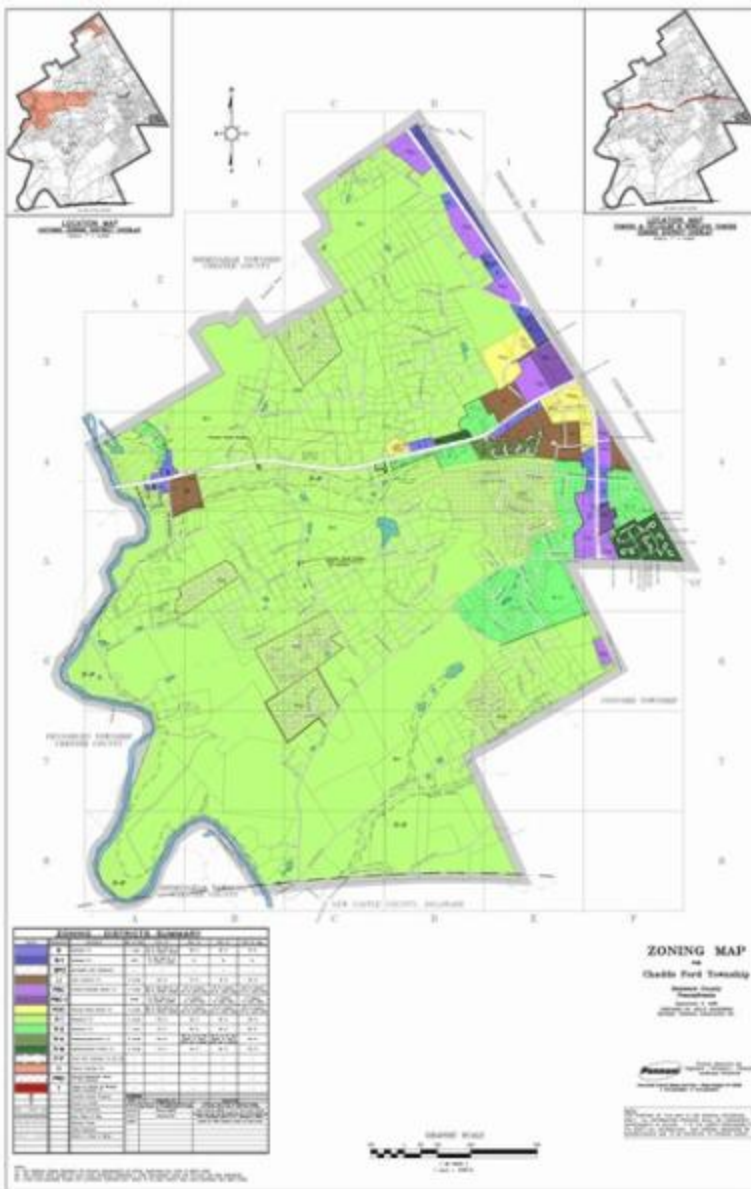

Zoning Map

The Chadds Ford Township, Delaware County, PA Zoning Map that is currently used was last revised in June of 2017 by the Township's appointed-Engineering firm, Pennoni Associates, Inc. to reflect changes to the floodplain zoning district(s) by the Federal Government's Federal Emergency Management Agency (FEMA). Also, the Historical and Architectural Review Board overlay district (HARB) in the top left-hand corner of the zoning map was recently updated to include 240 Brinton's Bridge Road in the Dilworthtown HARB district.

[Chadds Ford Township, Delaware County, PA Zoning Map](#) (last updated 6/28/17) Chadds Ford Township, Delaware County, PA Zoning Map (last updated 6/28/17)

Township, State & Private Roads

State, Township and Private Roads

There are three categorized-types of roads in Chadds Ford Township, Delaware County, PA: State, Township or Private roads. State roads are maintained by PennDOT. PennDOT's maintenance garage may be reached at 610-566-0972 to report potholes or roadway concerns along state roads. The Township may be called for Township roadway concerns. Private roads are maintained by Homeowner's Associations.