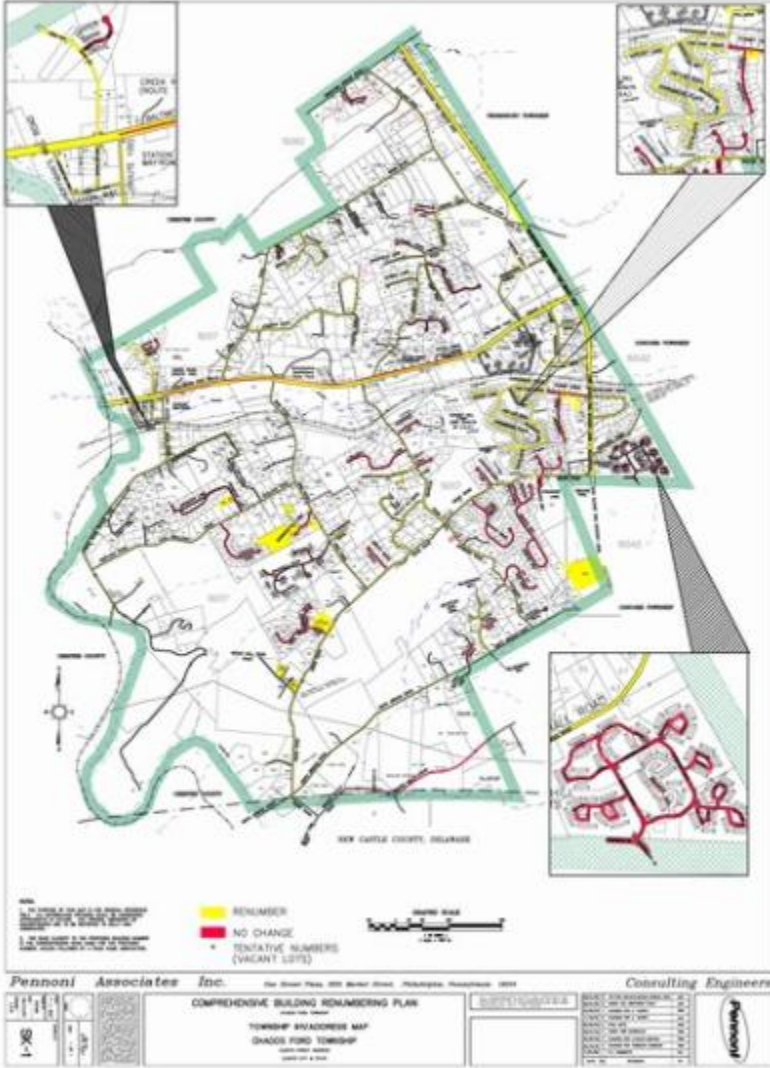

# Township Maps

## Township Address Map

Chadds Ford Township, Delaware County, PA  
Address Map (last updated 08/2006)

# State Road Map of State and Township Roads

## Delaware County Floodplain Map

[Click here to view the Delaware County Floodplain Map.](#)